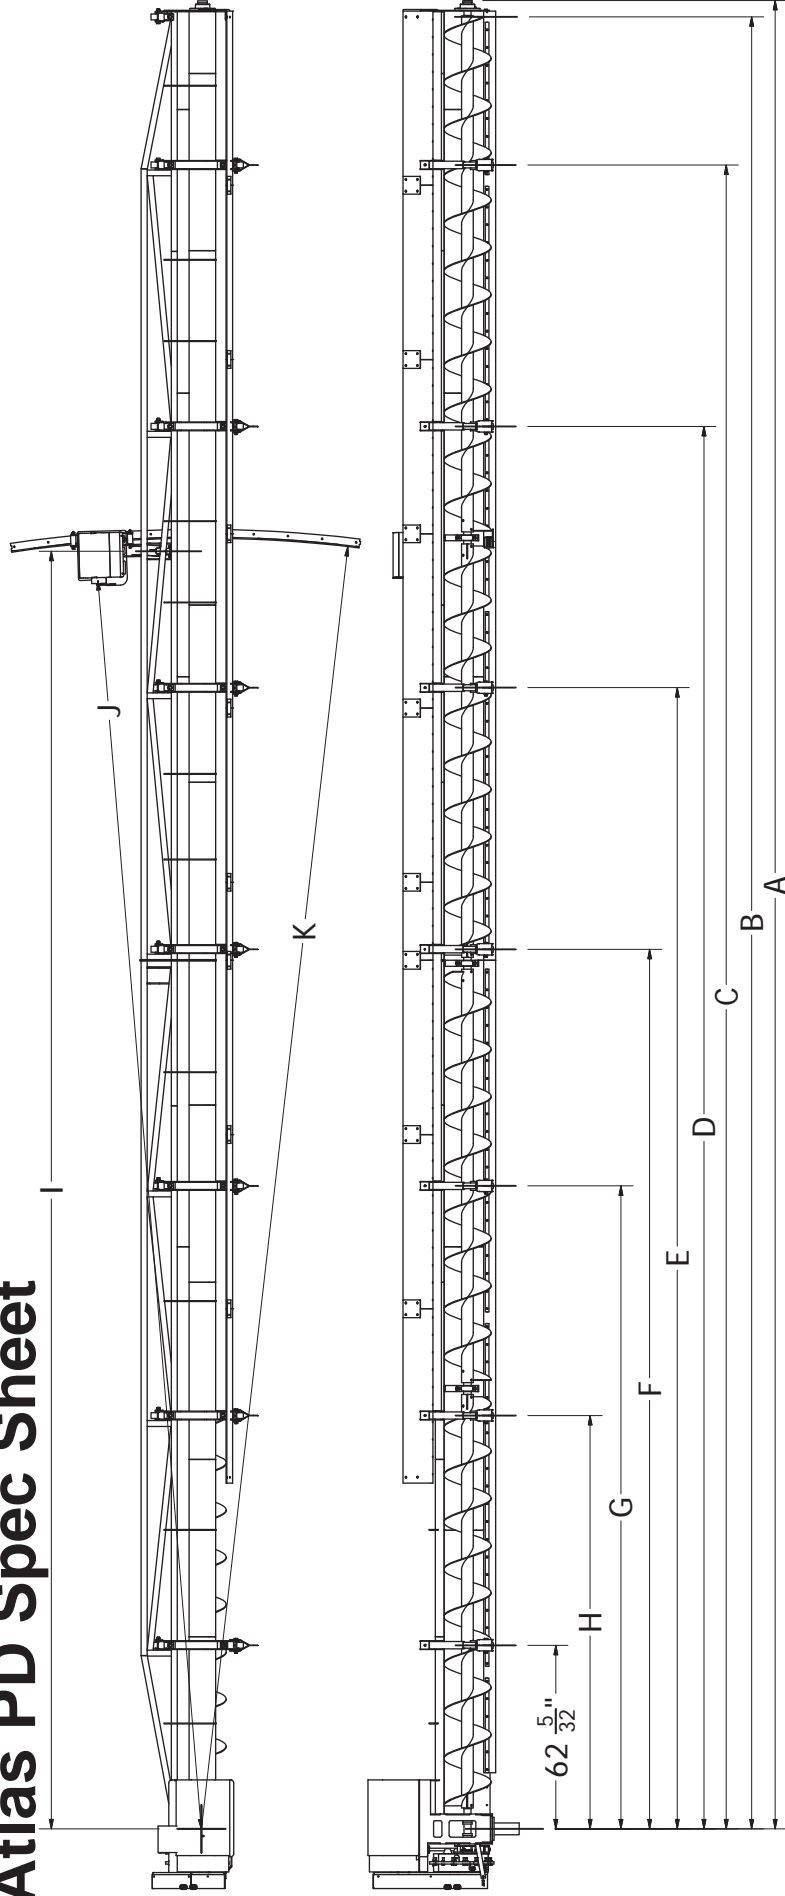

Atlas PD Spec Sheet

'1X' identifies size.
For correct model,
substitute '1X' with
12 or 16.

MODEL NO.	SECTIONS	A	B	C	D	E	F	G	H	I	J	K
AP1X030	1	173 13/16"	168 1/4"	118 9/32"	n/a	n/a	n/a	n/a	n/a	144 1/2"	135 7/8"	148 31/32"
AP1X033	1	191 13/16"	186 1/4"	136 9/32"	n/a	n/a	n/a	n/a	n/a	144 1/2"	135 7/8"	148 31/32"
AP1X036	1	209 13/16"	204 1/4"	154 9/32"	n/a	n/a	n/a	n/a	n/a	144 1/2"	135 7/8"	148 31/32"
AP1X042	1	244 13/16"	239 1/4"	189 7/32"	125 3/4"	n/a	n/a	n/a	n/a	144 1/2"	135 7/8"	148 31/32"
AP1X048	1	281 3/8"	275 13/16"	225 31/32"	136 9/32"	n/a	n/a	n/a	n/a	144 1/2"	135 7/8"	148 31/32"
AP1X054	1	317 3/8"	311 13/16"	262 5/32"	162 7/32"	n/a	n/a	n/a	n/a	144 1/2"	135 7/8"	148 31/32"
AP1X060	2	351 1/2"	345 15/16"	297 25/32"	217 21/32"	139 31/32"	n/a	n/a	n/a	288 7/8"	280"	292 27/32"
AP1X072	2	422 1/2"	416 15/16"	366 27/32"	297 25/32"	217 21/32"	139 31/32"	n/a	n/a	288 7/8"	280"	292 27/32"
AP1X075	2	438 1/2"	432 15/16"	382 27/32"	297 25/32"	217 21/32"	139 31/32"	n/a	n/a	288 7/8"	280"	292 27/32"
AP1X078	2	457 1/2"	451 15/16"	401 27/32"	297 25/32"	217 21/32"	139 31/32"	n/a	n/a	288 7/8"	280"	292 27/32"
AP1X090	2	529 1/2"	523 15/16"	473 25/32"	385 27/32"	297 25/32"	217 21/32"	139 31/32"	n/a	432 1/2"	424 1/16"	436 61/64"
AP1X105	2	619"	613 7/16"	563 9/32"	474 25/32"	386 11/32"	297 25/32"	217 21/32"	139 31/32"	432 1/2"	424 1/16"	436 61/64"