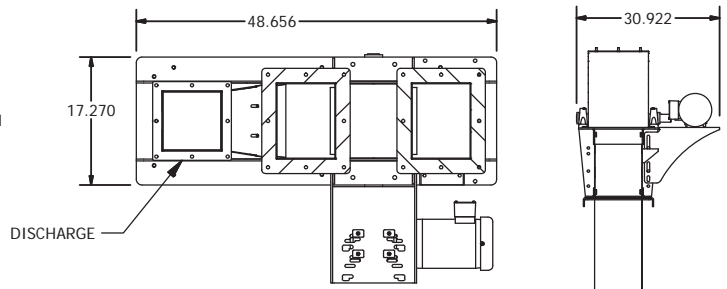

Bucket Elevator Spec Sheet

1200 series Direct Drive

OPTIONAL: INLET PANELS

12" Drum x 9" Wide