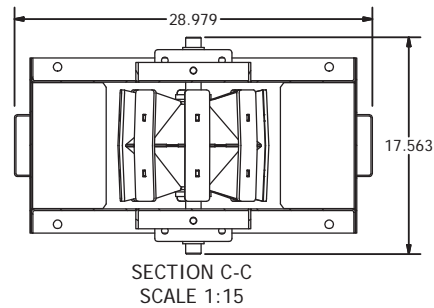

Bucket Elevator Spec Sheet

1200 series Direct Drive

OPTIONAL: INLET PANELS

12" Drum x 9" Wide