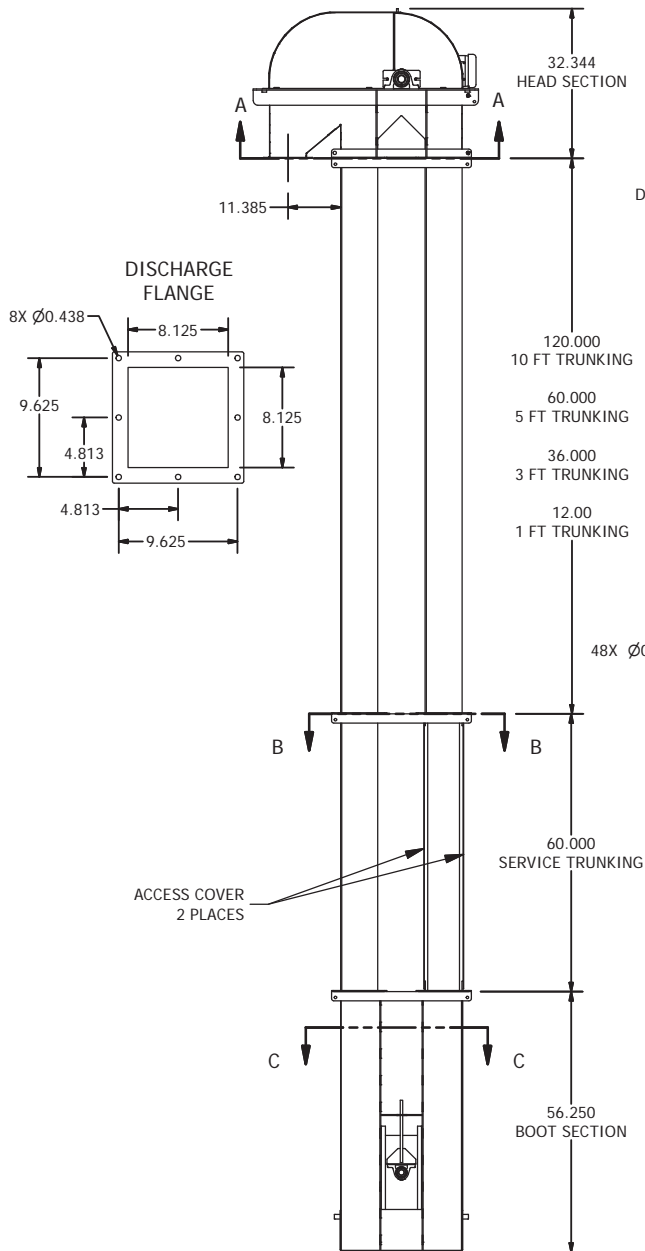

Bucket Elevator Spec Sheet

1200 series Direct Drive

OPTIONAL: INLET PANELS

12" Drum x 9" Wide