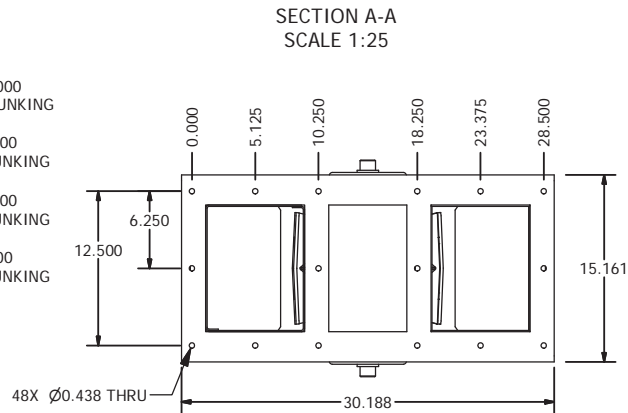

Bucket Elevator Spec Sheet

1200 series Direct Drive

OPTIONAL: INLET PANELS

12" Drum x 9" Wide