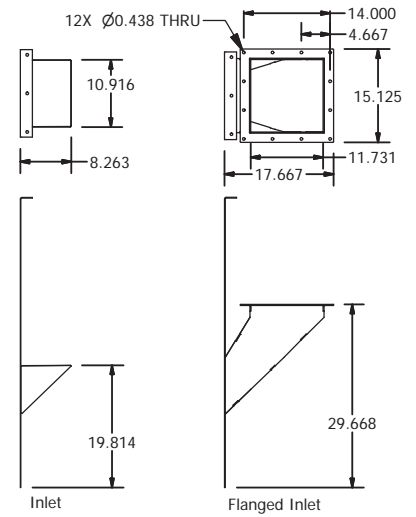

Bucket Elevator Spec Sheet

1200 series Direct Drive

OPTIONAL: INLET PANELS

12" Drum x 9" Wide