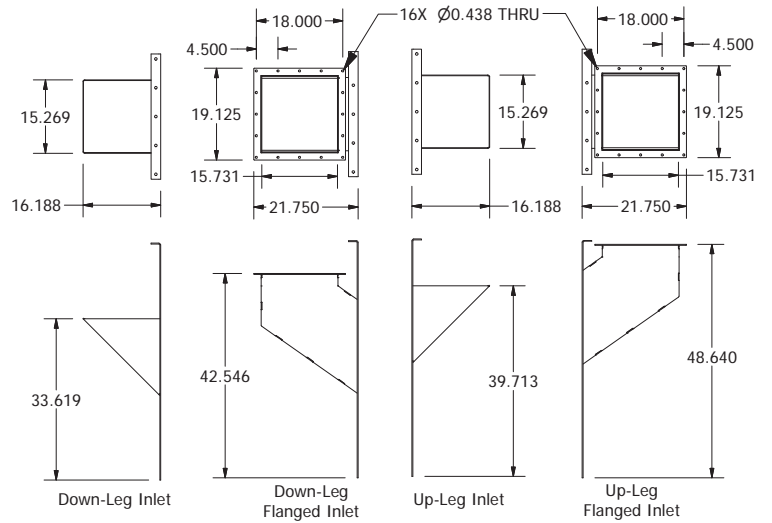

# Bucket Elevator Spec Sheet

### OPTIONAL: INLET PANELS

42" Drum x 19" Wide