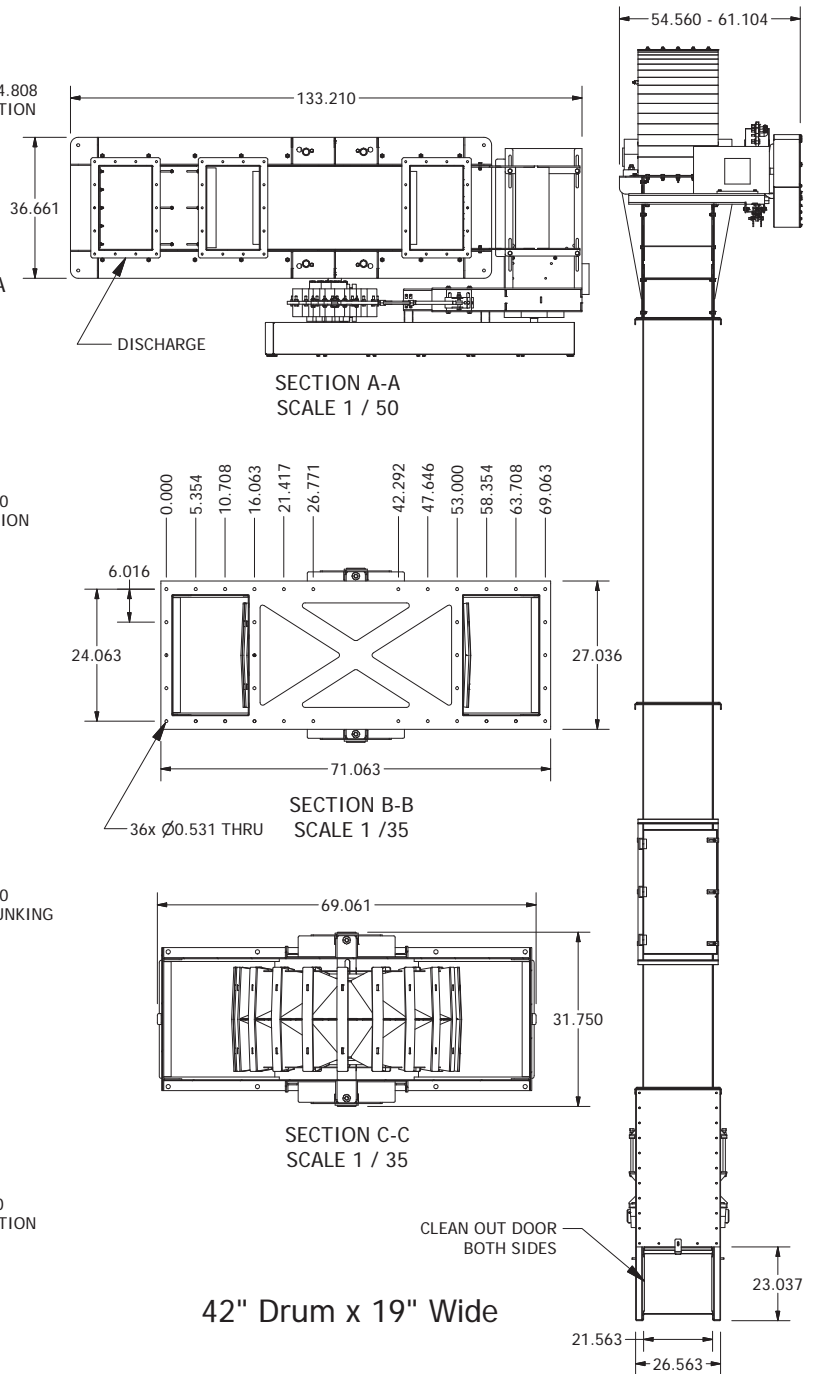

# Bucket Elevator Spec Sheet

## 4200 series

### OPTIONAL: INLET PANELS

42" Drum x 19" Wide