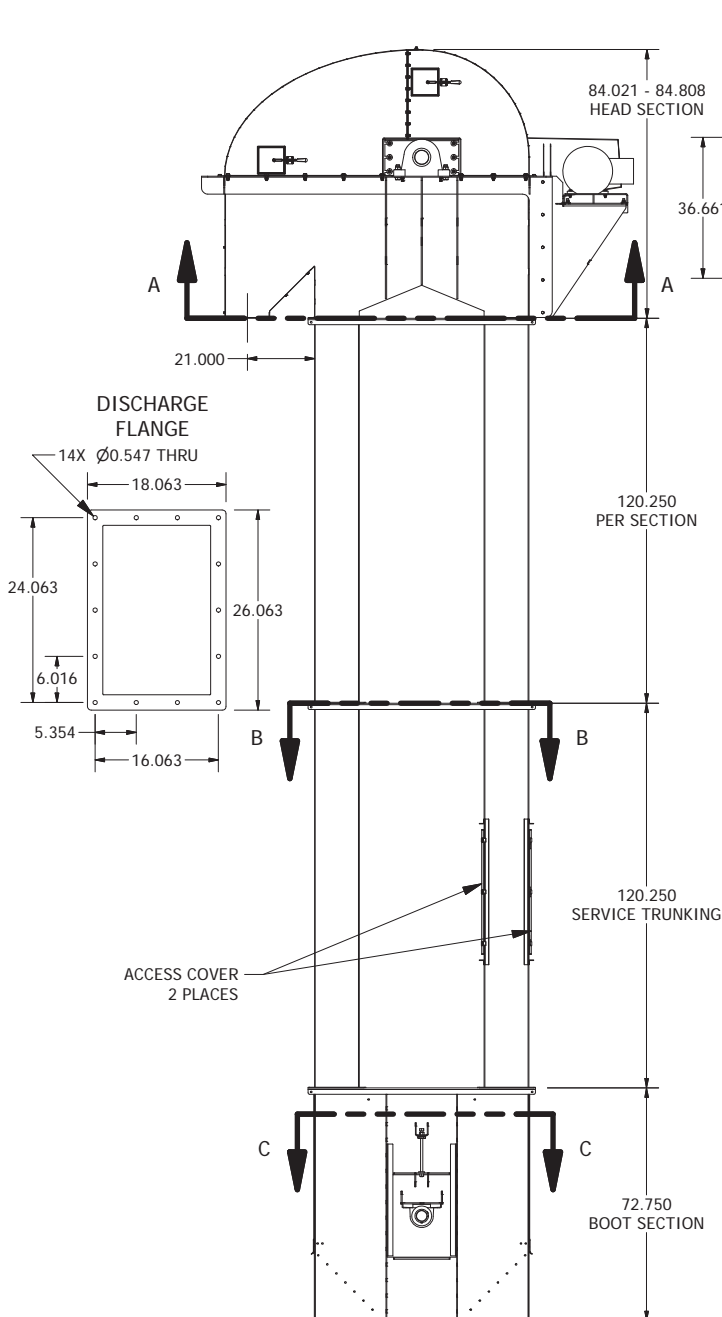

# Bucket Elevator Spec Sheet

### OPTIONAL: INLET PANELS

42" Drum x 19" Wide