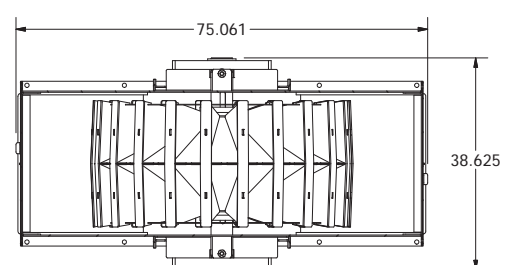

Bucket Elevator Spec Sheet

4800 series

OPTIONAL: INLET PANELS

48" Drum x 23" Wide