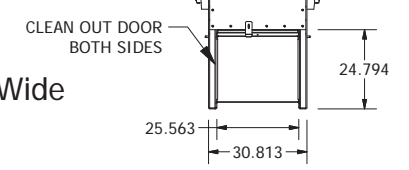

Bucket Elevator Spec Sheet

4800 series

OPTIONAL: INLET PANELS

48" Drum x 23" Wide