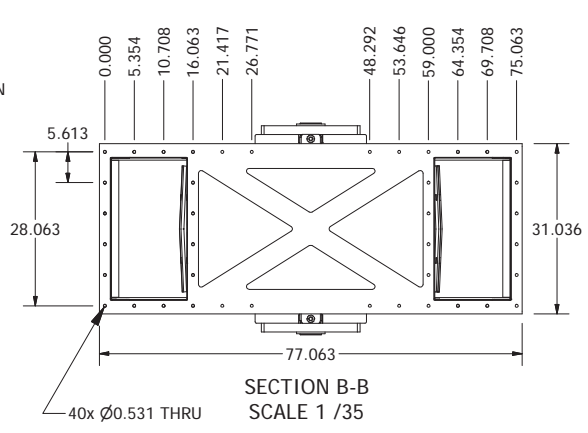

Bucket Elevator Spec Sheet

4800 series

OPTIONAL: INLET PANELS

48" Drum x 23" Wide