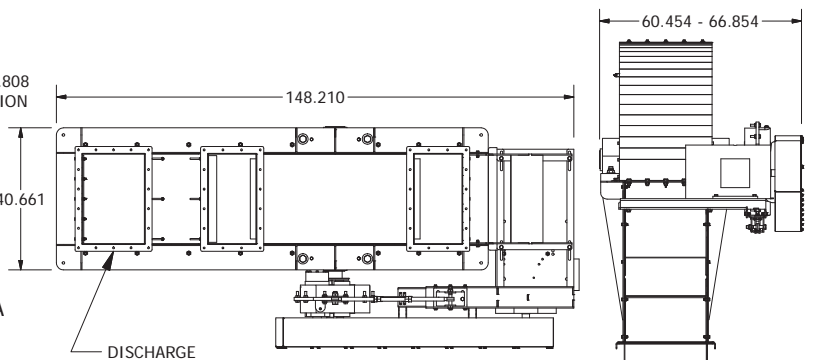

Bucket Elevator Spec Sheet

4800 series

OPTIONAL: INLET PANELS

48" Drum x 23" Wide