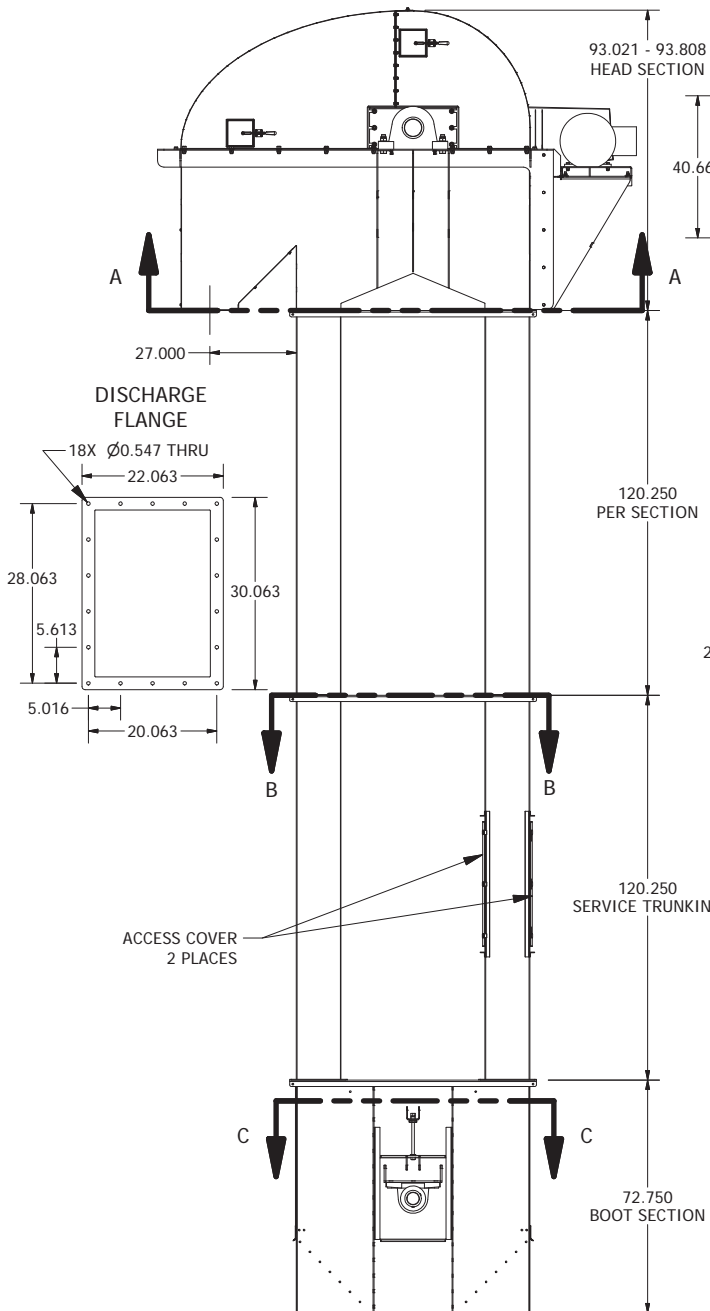

Bucket Elevator Spec Sheet

4800 series

OPTIONAL: INLET PANELS

48" Drum x 23" Wide