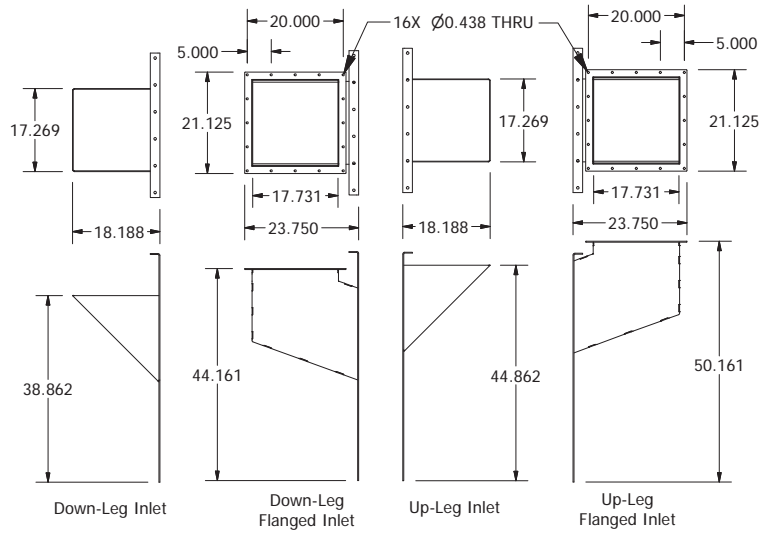

Bucket Elevator Spec Sheet

4800 series

OPTIONAL: INLET PANELS

48" Drum x 23" Wide