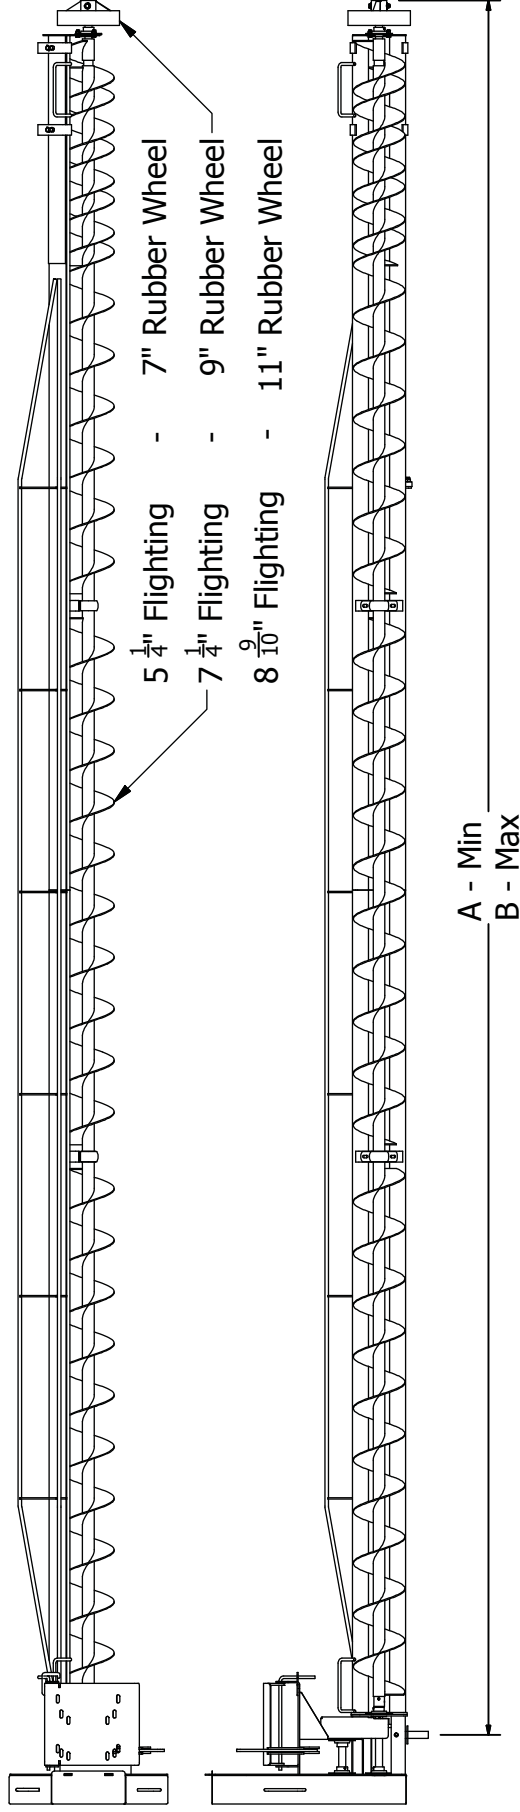

Portable Sweep Spec Sheet

MODEL NO.	A	B
PSX-14/15	77.531"	95.531"
PSX-18/19	96.531"	114.531"
PSX-20/22	115.031"	133.031"
PSX-24/26	135.531"	153.531"
PSX-27/29	149.531"	167.531"
PSX-30/31	173.031"	191.031"
PSX-32/34	186.281"	204.281"
PSX-35/37	205.031"	223.031"
PSX-38/40	222.531"	240.531"
PSX-42/43	243.531"	261.531"
PSX-44/46	260.531"	278.531"
PSX-48/50	279.531"	297.531"

'X' identifies size. For correct Model, Substitute
 'X' with 5, 7 or 9.