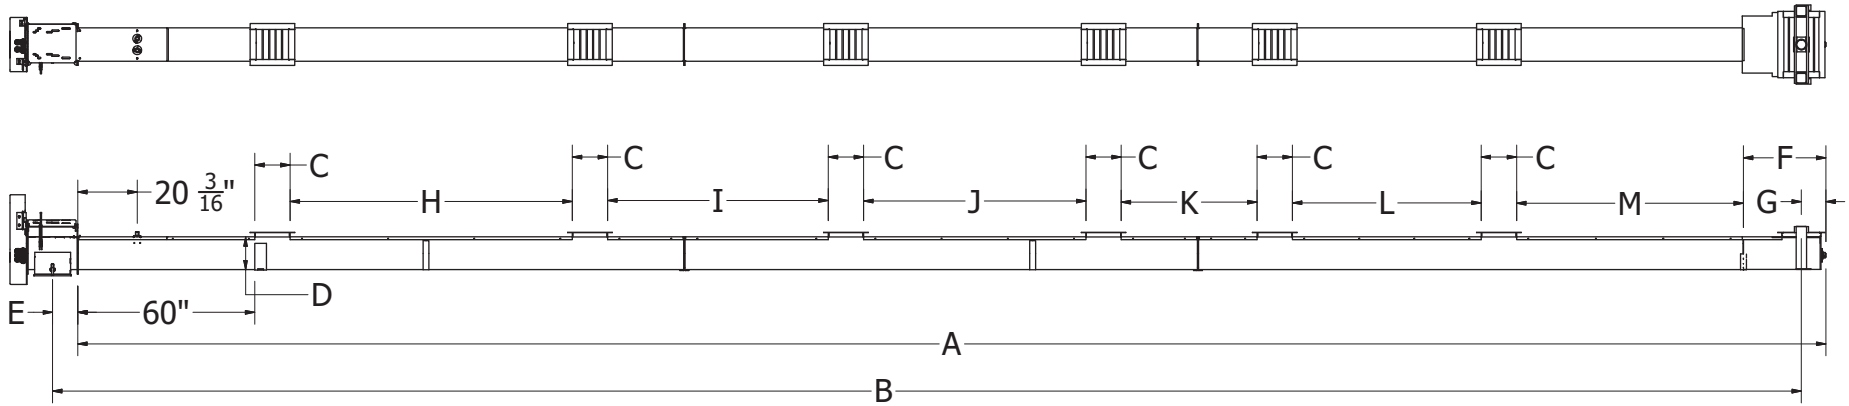

U-Trough EX 54'-90' Spec Sheet

MODEL NO.	SIZE	BIN DIA	INTER-MEDIATE GATES													
				A	B	C	D	E	F	G	H	I	J	K	L	M
UE11054	11"	54'	4	376.290"	376.500"	12"	11.25"	8.5"	27.938"	8.313"	54.565"	n/a	n/a	45"	63.938"	76.875"
UE11060	11"	60'	4	412.290"	412.500"	12"	11.25"	8.5"	27.938"	8.313"	90.565"	n/a	n/a	45"	63.938"	76.875"
UE11072	11"	72'	5	484.306"	484.516"	12"	11.25"	8.5"	27.938"	8.313"	74.298"	n/a	76.283"	45"	63.938"	76.875"
UE11075	11"	75'	5	502.306"	502.516"	12"	11.25"	8.5"	27.938"	8.313"	92.298"	n/a	76.283"	45"	63.938"	76.875"
UE11078	11"	78'	5	520.301"	520.511"	12"	11.25"	8.5"	27.938"	8.313"	110.293"	n/a	76.283"	45"	63.938"	76.875"
UE11090	11"	90'	6	592.301"	592.511"	12"	11.25"	8.5"	27.938"	8.313"	96.576"	73.717"	76.283"	45"	63.938"	76.875"
UE14054	14"	54'	4	378.153"	377.500"	14"	15"	9.5"	33.938"	10.188"	50.565"	n/a	n/a	45"	63.938"	68.748"
UE14060	14"	60'	4	414.153"	413.500"	14"	15"	9.5"	33.938"	10.188"	86.565"	n/a	n/a	45"	63.938"	68.748"
UE14072	14"	72'	5	486.169"	485.517"	14"	15"	9.5"	33.938"	10.188"	72.298"	n/a	72.283"	45"	63.938"	68.748"
UE14075	14"	75'	5	504.169"	503.517"	14"	15"	9.5"	33.938"	10.188"	90.298"	n/a	72.283"	45"	63.938"	68.748"
UE14078	14"	78'	5	522.164"	521.512"	14"	15"	9.5"	33.938"	10.188"	108.293"	n/a	72.283"	45"	63.938"	68.748"
UE14090	14"	90'	6	594.164"	593.512"	14"	15"	9.5"	33.938"	10.188"	92.576"	73.717"	72.283"	45"	63.938"	68.748"