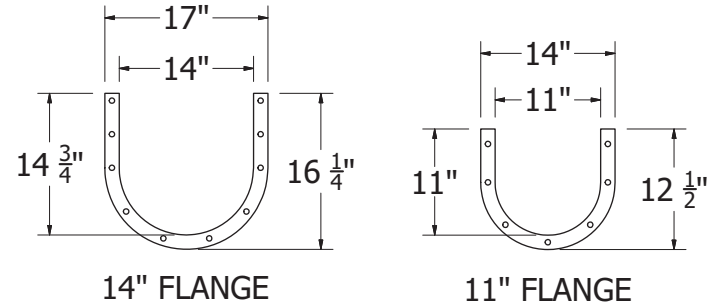

U-Trough EX 54'-90' Spec Sheet

MODEL NO.	SIZE	BIN DIA	INTER-MEDIATE GATES													
				A	B	C	D	E	F	G	H	I	J	K	L	M
UE11054	11"	54'	4	376.290"	376.500"	12"	11.25"	8.5"	27.938"	8.313"	54.565"	n/a	n/a	45"	63.938"	76.875"
UE11060	11"	60'	4	412.290"	412.500"	12"	11.25"	8.5"	27.938"	8.313"	90.565"	n/a	n/a	45"	63.938"	76.875"
UE11072	11"	72'	5	484.306"	484.516"	12"	11.25"	8.5"	27.938"	8.313"	74.298"	n/a	76.283"	45"	63.938"	76.875"
UE11075	11"	75'	5	502.306"	502.516"	12"	11.25"	8.5"	27.938"	8.313"	92.298"	n/a	76.283"	45"	63.938"	76.875"
UE11078	11"	78'	5	520.301"	520.511"	12"	11.25"	8.5"	27.938"	8.313"	110.293"	n/a	76.283"	45"	63.938"	76.875"
UE11090	11"	90'	6	592.301"	592.511"	12"	11.25"	8.5"	27.938"	8.313"	96.576"	73.717"	76.283"	45"	63.938"	76.875"
UE14054	14"	54'	4	378.153"	377.500"	14"	15"	9.5"	33.938"	10.188"	50.565"	n/a	n/a	45"	63.938"	68.748"
UE14060	14"	60'	4	414.153"	413.500"	14"	15"	9.5"	33.938"	10.188"	86.565"	n/a	n/a	45"	63.938"	68.748"
UE14072	14"	72'	5	486.169"	485.517"	14"	15"	9.5"	33.938"	10.188"	72.298"	n/a	72.283"	45"	63.938"	68.748"
UE14075	14"	75'	5	504.169"	503.517"	14"	15"	9.5"	33.938"	10.188"	90.298"	n/a	72.283"	45"	63.938"	68.748"
UE14078	14"	78'	5	522.164"	521.512"	14"	15"	9.5"	33.938"	10.188"	108.293"	n/a	72.283"	45"	63.938"	68.748"
UE14090	14"	90'	6	594.164"	593.512"	14"	15"	9.5"	33.938"	10.188"	92.576"	73.717"	72.283"	45"	63.938"	68.748"